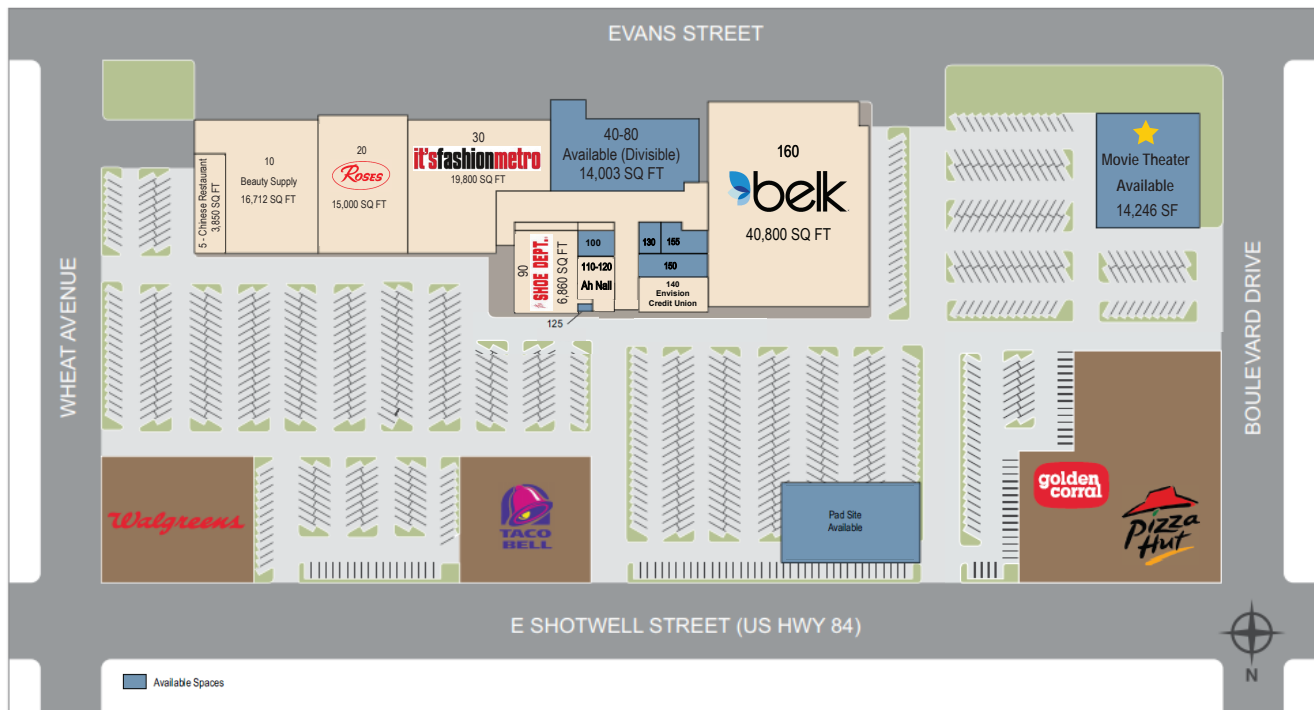

# Bainbridge Mall

1400 East Shotwell Street, Bainbridge, GA 39819

Retail Space Available

## Property Details

No.	Retailer Name	SQ FT
5	Chinese Restaurant	3,850
10	Beauty Supply	16,712
20	Roses Express	15,000
30	It's Fashion Metro	19,800
40-80	VACANT	14,003
90	Shoe Dept.	6,860
100	VACANT	1,311
110, 120	Ah Nail	1,678
125	VACANT	370
130	VACANT	2,313
140	Envision Credit Union	2,697
150	VACANT	2,650
155	VACANT	1,378
160	Belk, Inc.	40,800
190	VACANT	14,246
PAD	VACANT	10,000+/-