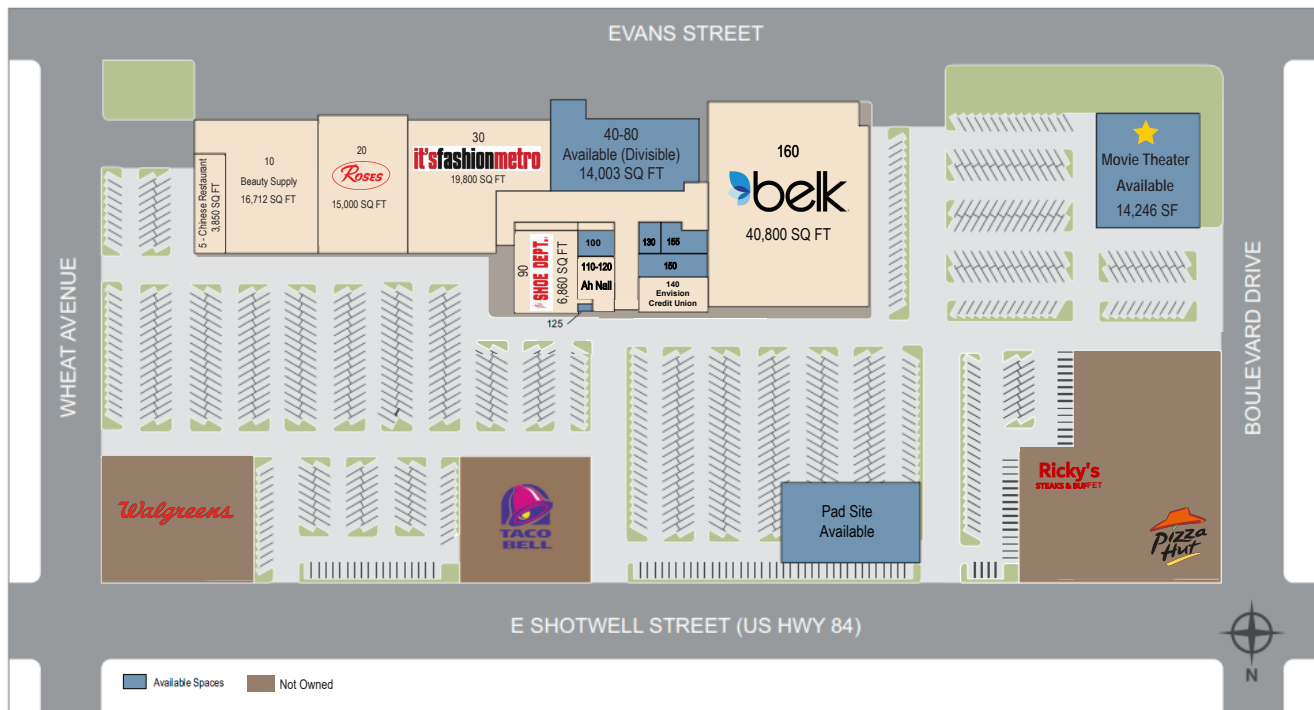

Bainbridge Mall

1400 East Shotwell Street, Bainbridge, GA 39819

Retail Space Available

Property Details

No.	Retailer Name	SQ FT
5	Chinese Restaurant	3,850
10	Beauty Supply	16,712
20	Roses Express	15,000
30	It's Fashion Metro	19,800
40-80	VACANT	14,003
90	Shoe Dept.	6,860
100	VACANT	1,311
110,120	Ah Nail	1,678
125	VACANT	370
130	VACANT	2,313
140	Envision Credit Union	2,697
150	VACANT	2,650
155	VACANT	1,378
160	Belk, Inc.	40,800
190	VACANT	14,246
PAD	VACANT	10,000+/-

Demographics

	5 mi.	10 mi.	15 mi.
Population Avg	21,540	46,938	163,904
HH Income	\$55,329	\$58,143	\$70,220
Households	7,963	18,297	59,566

200 Lake Avenue, 2nd Floor
Lake Worth Beach, FL 33460

Tel: 888-523-0344
www.in-rel.com