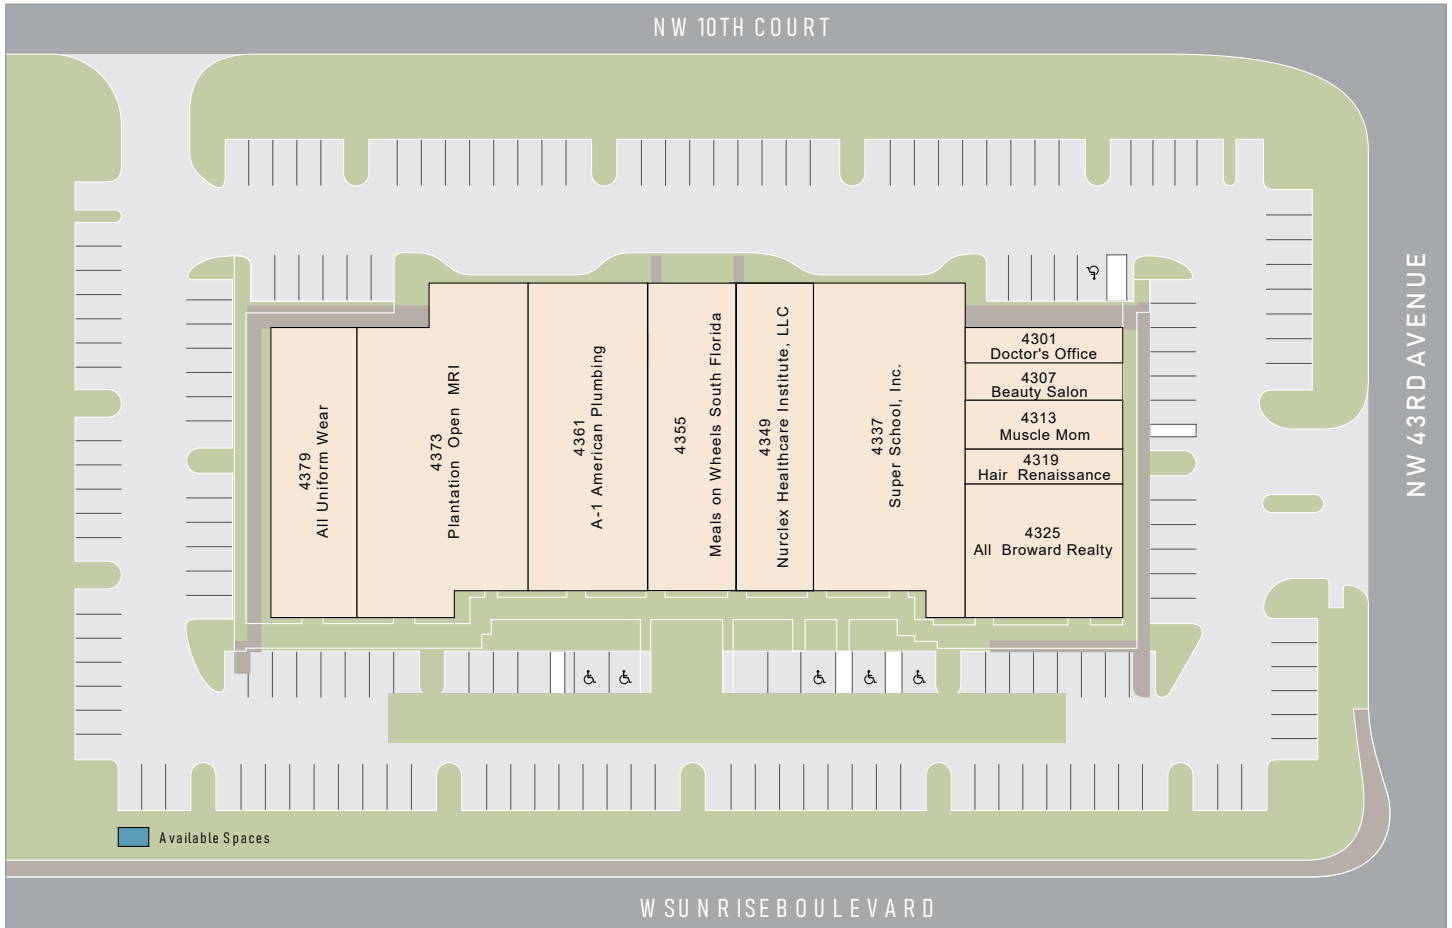

# Plantation Merchandise Mart

4301-4379 West Sunrise Blvd., Plantation, FL 33313

## Property Details

No.	Retailer Name	SQ FT
4301	New Hope Medical Group	1,181
4307	Dreadlocks and Braids Beauty Salon	1,250
4313	Muscle Mom, LLC	1,250
4319	Hair Renaissance	1,227
4325	All Broward Realty	2,498
4337	Super School, Inc.	1,249
4349	Nurclex Healthcare Institute, LLC	7,100
4355	Meals on Wheels South Florida	3,400
4361	A-1 American Plumbing Plantation	2,521
4373	Open MRI	6,569
4379	All Uniform Wear	3,708