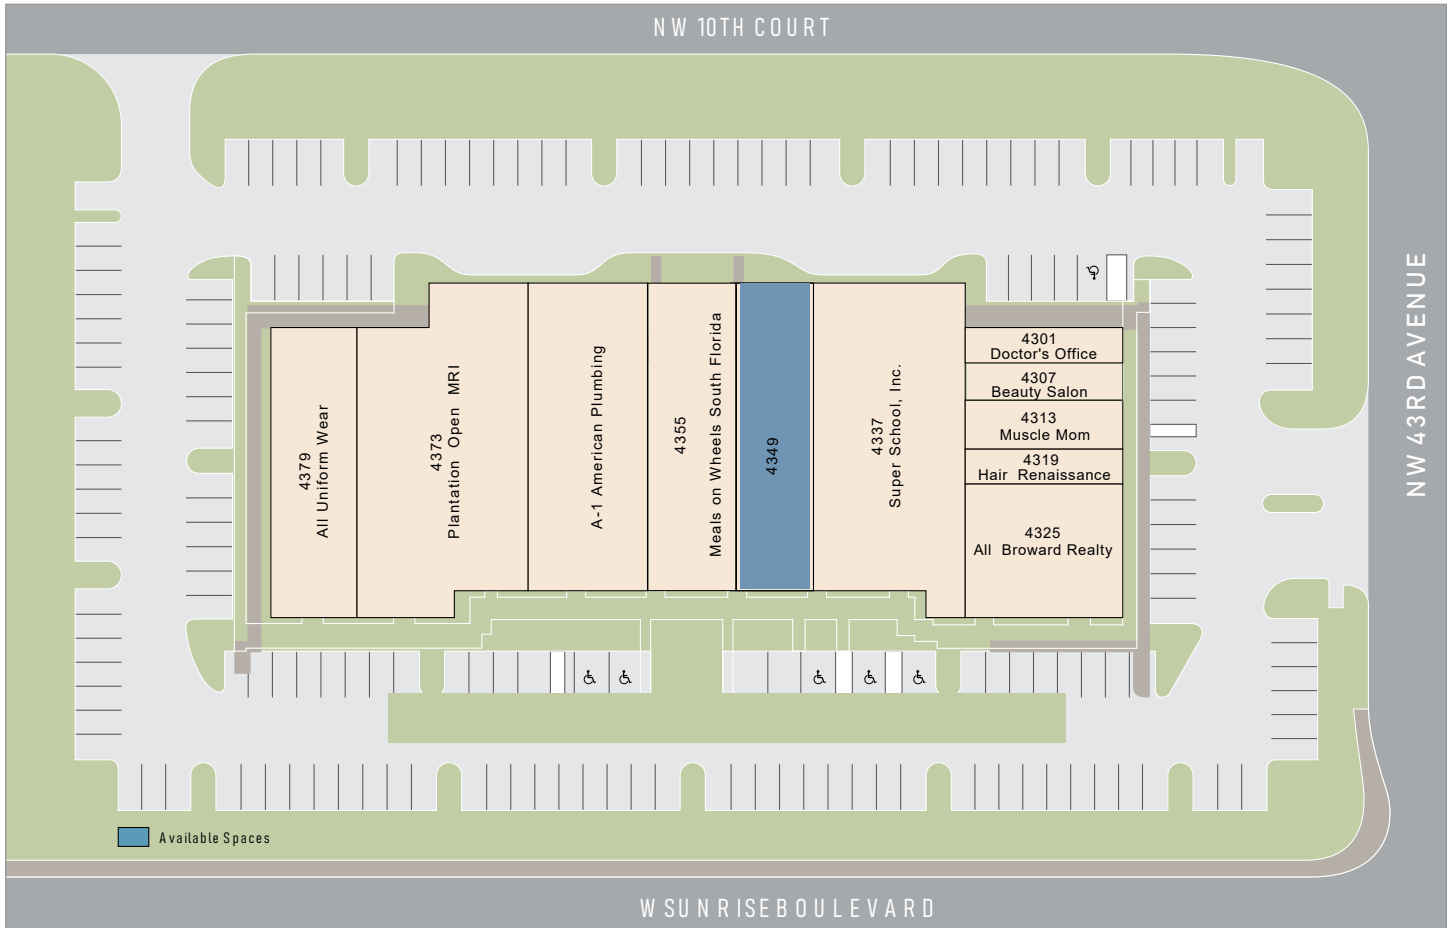

Plantation Merchandise Mart

4301-4379 West Sunrise Blvd., Plantation, FL 33313

Property Details

No.	Retailer Name	SQ FT
4301	New Hope Medical Group	1,181
4307	Dreadlocks and Braids Beauty Salon	1,250
4313	Muscle Mom, LLC	1,250
4319	Hair Renaissance	1,227
4325	All Broward Realty	2,498
4337	Super School, Inc.	1,249
4349	AVAILABLE	3,400
4355	Meals on Wheels South Florida	2,521
4361	A-1 American Plumbing Plantation	5,256
4373	Open MRI	6,569
4379	All Uniform Wear	3,708