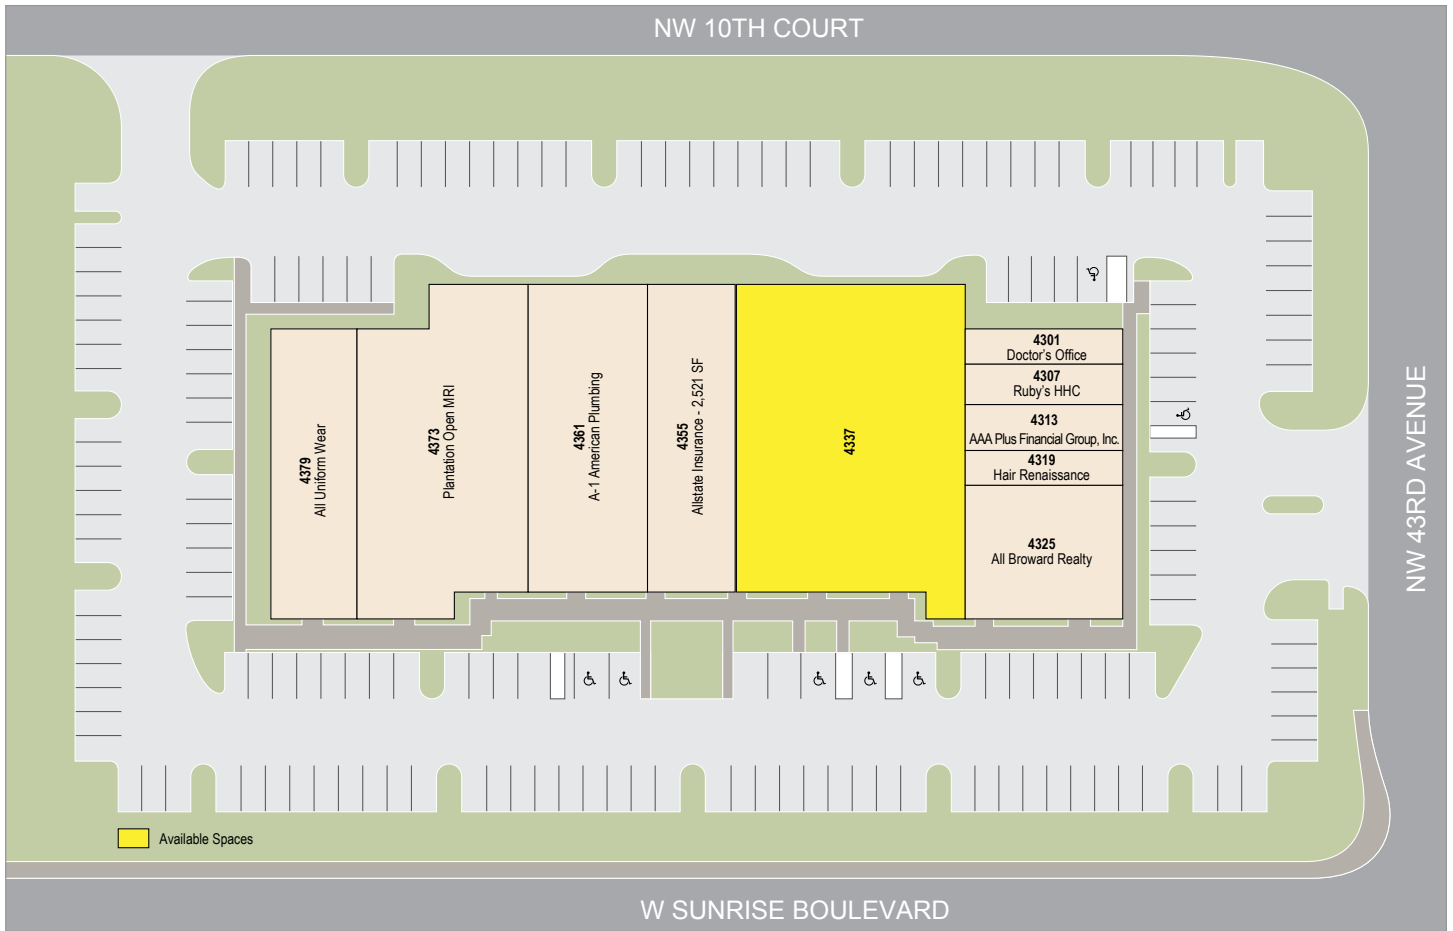

# Plantation Merchandise Mart

4301-4319 West Sunrise Boulevard, Plantation, Florida 33313

11,750 SQ FT  
Available Divisible

2328 10th Avenue N, Suite 401  
Lake Worth, Florida 33461

Tel: 888-523-0344  
Fax: 561-533-0146